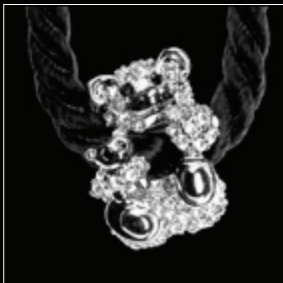

333

386

330

332

335

334

331

MAGNETS ARE PLACED UNDER